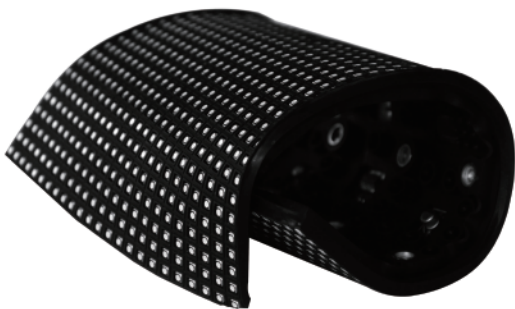

BAKO VISION

BS Series

Soft Rubber Module,
Creative Solutions

Convex, Concave or Twisted Available Module
 For Any Creative Shape and Size
 Ultra Thin and Lightweight
 Magnetic Connection for Easy Maintenance

Soft Ribbon Rubber

- › Durable soft rubber module, anti-static electricity
- › Soft PCB and rubber material
- › Integrated SMD, IC, Circuit for easy maintenance and heat dissipation
- › Magnetic connection for easy maintenance

Slim and Lightweight and Quiet

- › 5mm thickness, space efficiency
- › 0.18kg per module, shipping cost and installation cost saving
- › Fanless design

Creative and Customized Forms

- › For any convex, concave or twisted installations
- › Customized pixel pitches available for variable installations