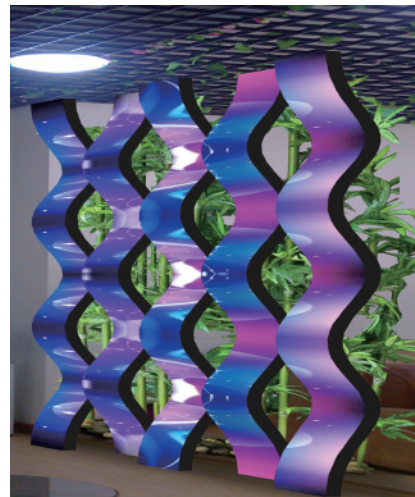

Creative and Customized Forms

- › For any convex, concave or twisted installations
- › Customized pixel pitches available for variable installations